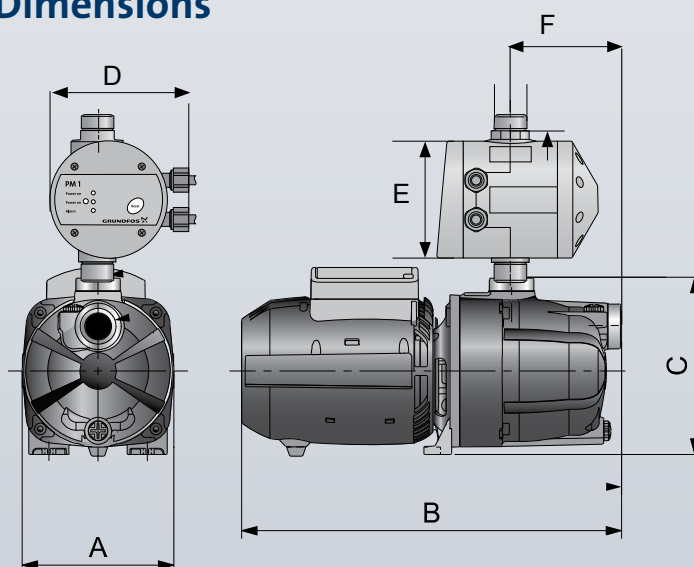

Liquid temperature

0 °C to 35 °C

Ambient temperature

Max. 40 °C

Relative air humidity

Max. 95 %

Dimensions

Technical Data