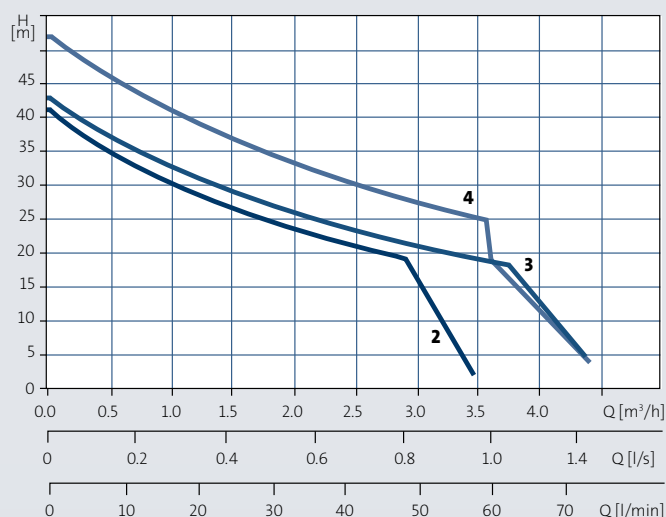

Applications

- Domestic rainwater

Performance

Operating Conditions

System pressure

Max. 6 bar

Suction lift

Max: 8 metres, including suction pipe pressure loss at a liquid temperature of 20 °C